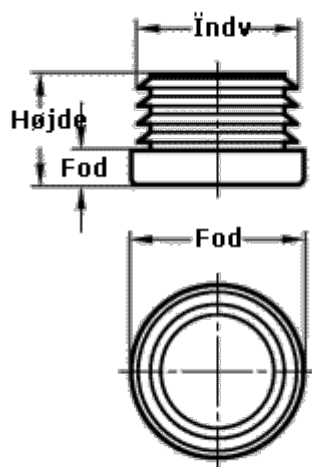

Article number: 20991D15

Description: E+G tube end plug
GN 991-D15

Measures

Foot diameter	= 15mm
Foot length	= 4mm
Height	= 16mm
Internal tube diameter	= 14mm